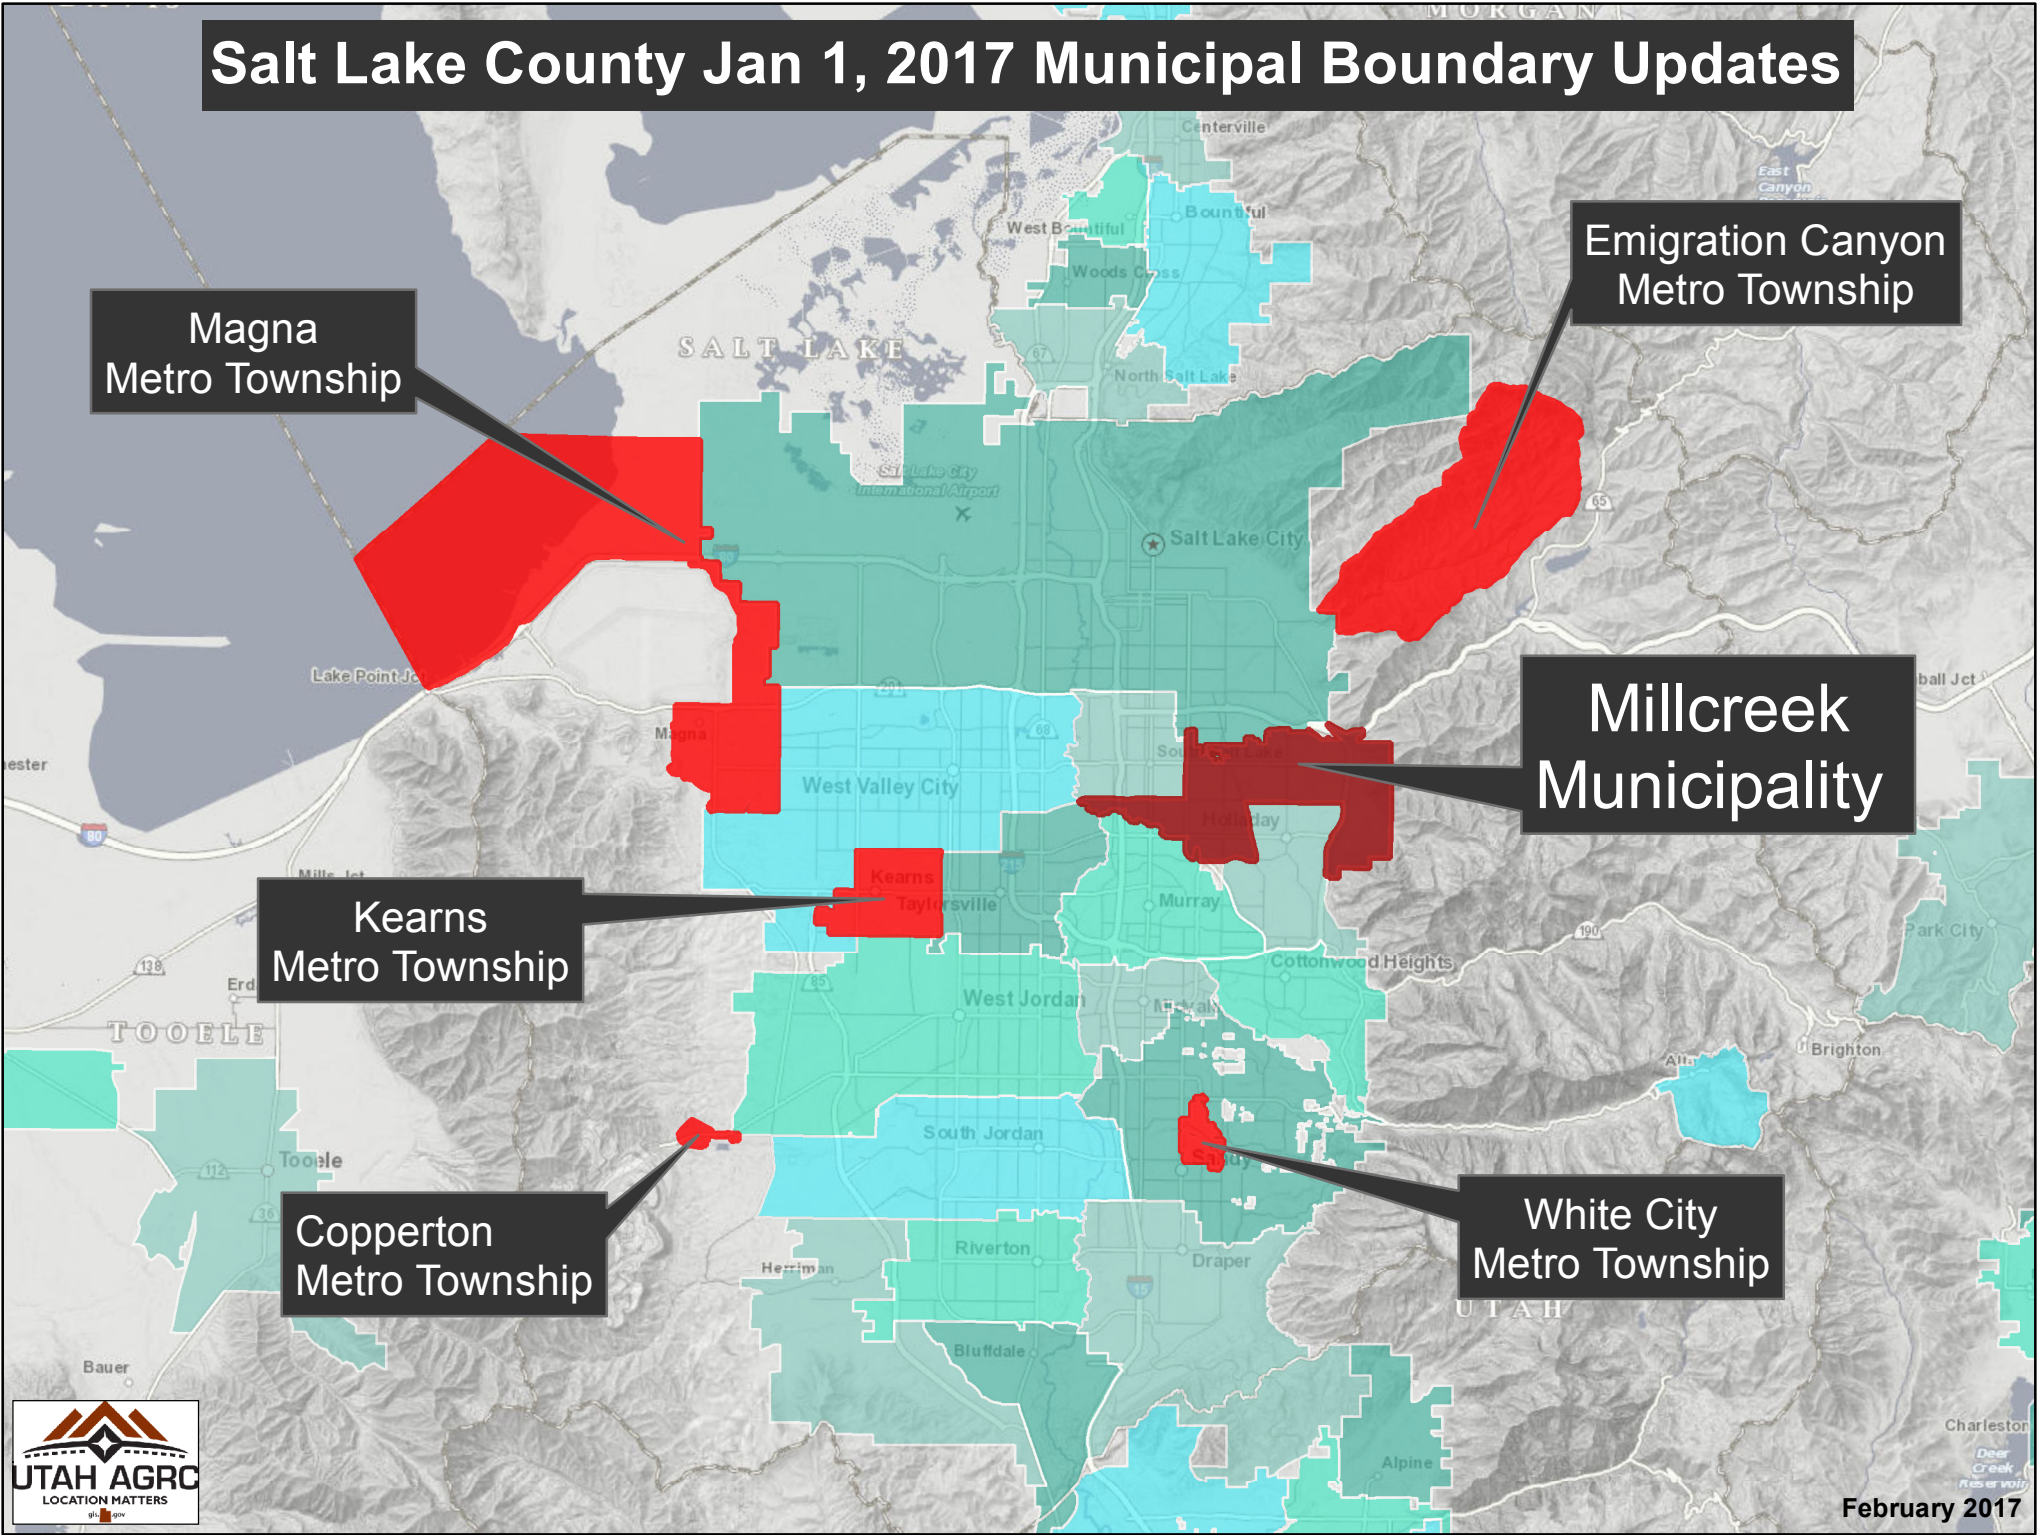

Salt Lake County Jan 1, 2017 Municipal Boundary Updates

Magna
Metro Township

Emigration Canyon
Metro Township

Millcreek
Municipality

Kearns
Metro Township

Copperton
Metro Township

White City
Metro Township